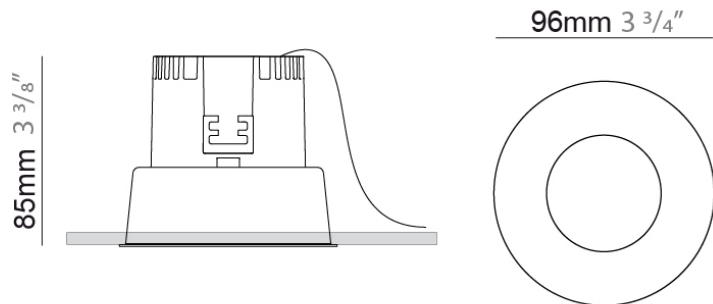

DIXIT RA8 RECESSED

L5600421

PROJECT

TYPE

NOTES

QUANTITY

DATE

GENERAL

Series: Dixit

Subseries: Dixit RA8

Brand: Ivela

Division: Architectural

Mounting Type: Recessed

Mounting Location: Ceiling

Subcategory: Downlight

PHYSICAL

Shape: Round

Diameter (mm): 96

Diameter (in): 3 3/4

Height (mm): 85

Height (in): 3 3/8

Min. Recessing Depth (mm): 125

Min. Recessing Depth (in): 4 15/16

Light Distribution: Direct

Weight (kg): 0.5

Weight (lbs): 1.1

Diffuser: Clear Polycarbonate

Fixture Finish: MWH

Fixture Material: Aluminum Die Cast

Cut-out Measurements: 92mm (3 5/8")

ELECTRICAL

Input Wattage Range: 1 - 9 W

Lamp Type: LED

Total Output Wattage (W): 6.5

Driver Included: No

Driver Location: Recessed Housing

Housing: See components

Constant Current (MA): 250

LED

Color Temperature (°K): 3000

CRI: >80 CRI

Lamp Life (hrs): 50000

OPTICAL

Reflector: 25

RATINGS AND CERTIFICATIONS

IP rating: IP44